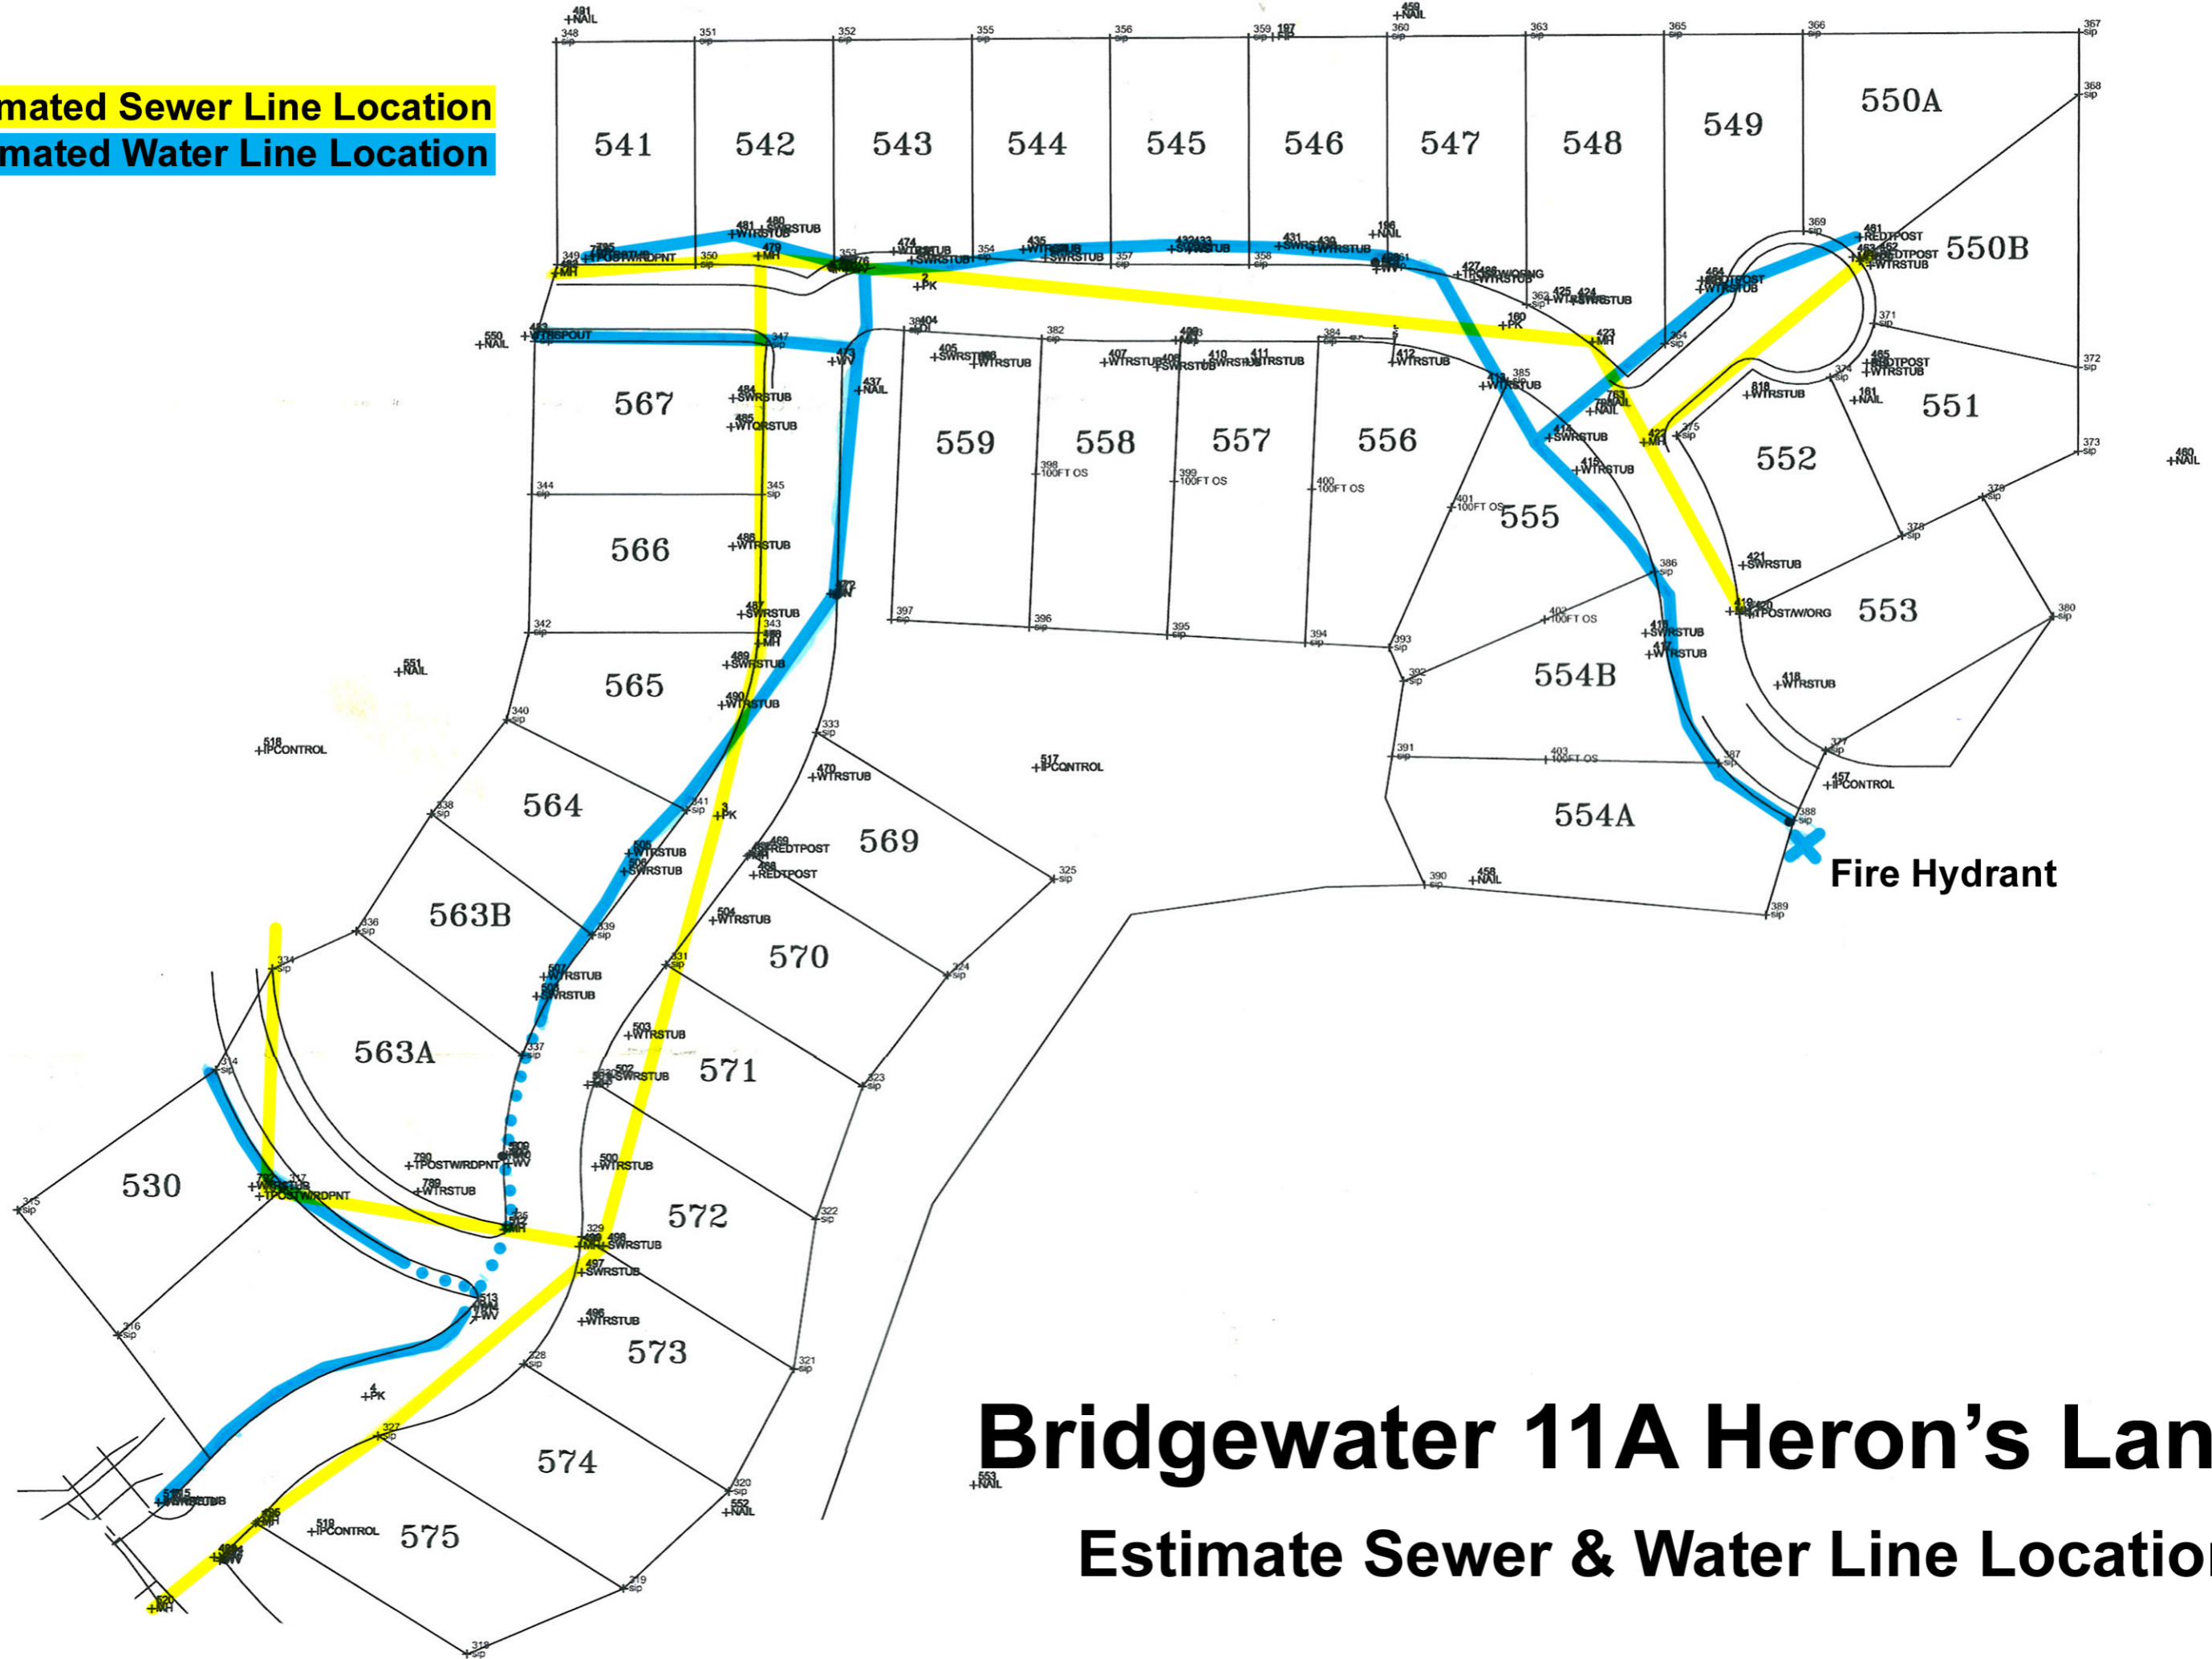

Estimated Sewer Line Location
Estimated Water Line Location

Bridgewater 11A Heron's Landing
Estimate Sewer & Water Line Locations