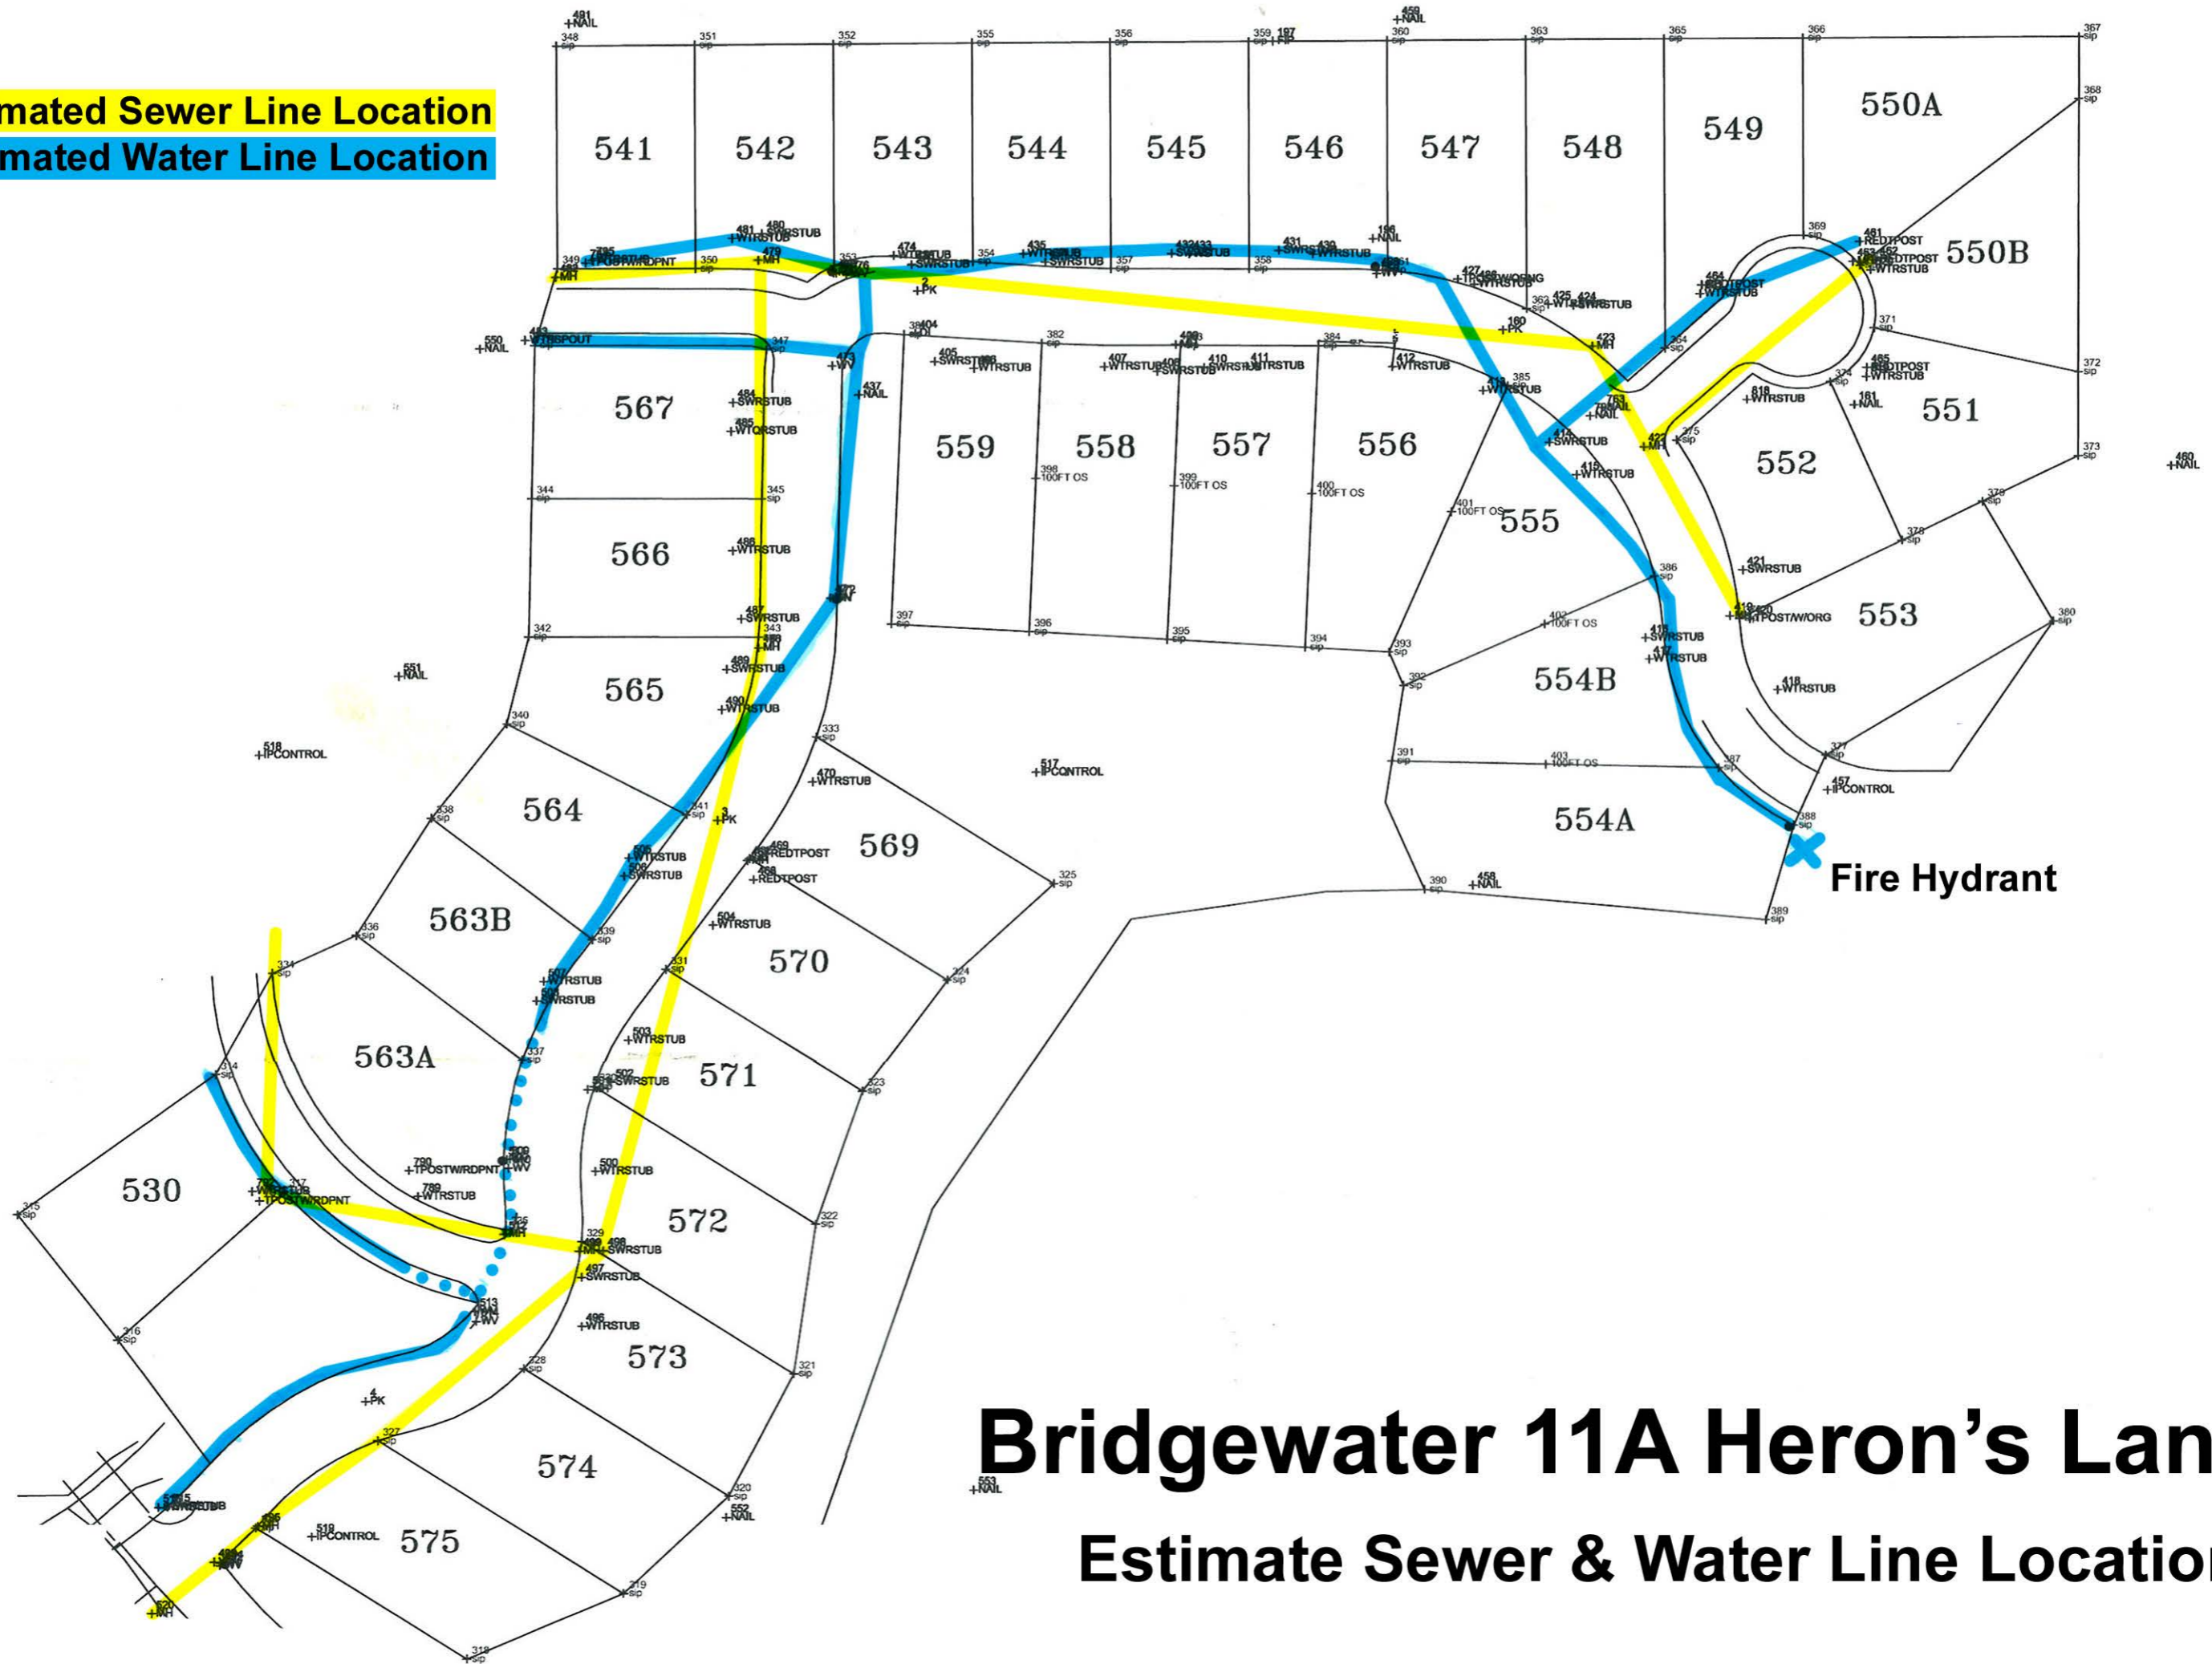

Estimated Sewer Line Location
Estimated Water Line Location

Bridgewater 11A Heron's Landing
Estimate Sewer & Water Line Locations